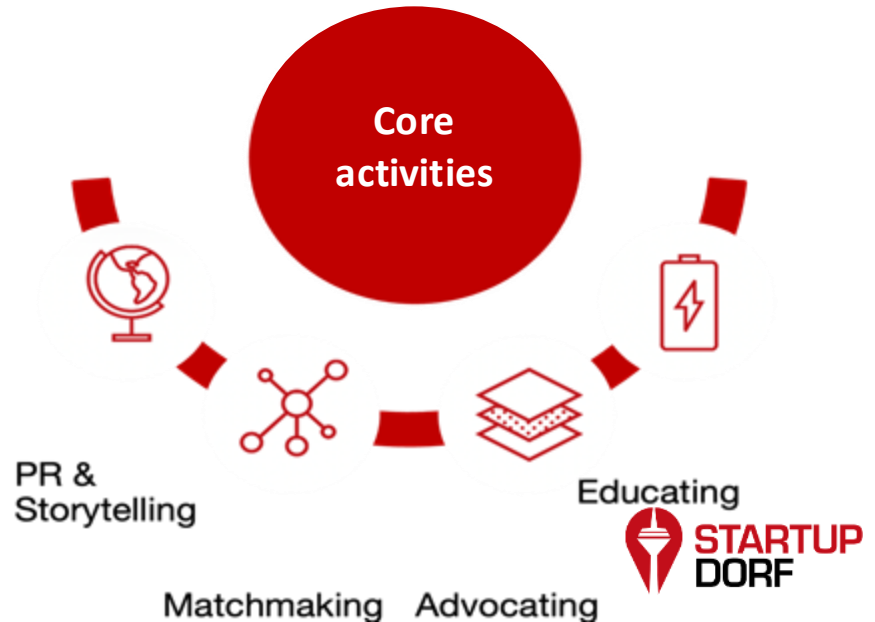

Reasons for joining the StartupDorf

For Startups

With StartupDorf, you and your startup become a visible part of the startup ecosystem. Take advantage of the opportunity to connect with other founders as well as key stakeholders from business, politics, and society.

Our goal is to bring stakeholders together, promote startup culture and offer support for founders through event formats, support programs and club memberships.

All of this is realized independently by a volunteer team.

When did all this actually start?

Started as grassroots movement in 2013

Inside: StartupDorf Prelaunch pitch deck from 2013

Over the years 8000+
guests

Building a sustainable,
strong, founder-led startup
community through
4 strategic pillars

Club by founders for founders

With the mission to promote on voluntary basis 1st class startup entrepreneurship in Düsseldorf and beyond: On Rhine & Ruhr.

Hanns Tappen
Chairman

Dr. Fabian Braun
Vice Chairman